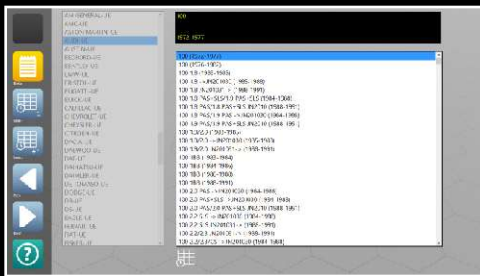

50030

Supertracker

Advanced Software

The user friendly software is designed to be easy to navigate, clear to read and guides the technician through a variety of vehicle adjustments.

The new vehicle model ranking system allows a rapid and clear selection of the different vehicles and the database contains more than 55,000 vehicles and is constantly updated.

Standard equipment includes:

- Windows operating system
- 42" monitor
- colour printer
- keyboard
- four 4-point clamps 12" to 24" with universal grips and targets
- movable camera beam support with 3D sensors
- brake pedal lock
- turnplates
- wheel alignment software and database for cars.

MERCEDES-BE
190 E 2.3 16 Evolution 2
W 201
1985-1993

Database	Min.	Std	Max	Do to
Toe low	-1.13mm	2.37mm	3.55mm	---
Corner angle	-0°33'	-0°25'	0°18'	0°20'
Camber	9°42'	10°11'	10°41'	0°30'
SBI	---	---	---	---
20" toe out	0°00'	0°30'	1°00'	---
Max pt. steering	41°30'	43°00'	44°30'	---
Max ext. steering	1°10'	54°18'	1°10'	---
Toe low	2.27mm	2.98mm	4.18mm	---
Corner angle	-1°53'	-1°25'	0°35'	---

supertracker

Digital Wheel Alignment

Manufacturers of Professional Wheel Alignment Systems

Unit 1, Nelson Industrial Park, Manaton Way, Hedge End, Southampton, Hampshire SO30 2JH
Email: info@supertracker.com Twitter @supertracker

Tel: 01489 773888

www.supertracker.com