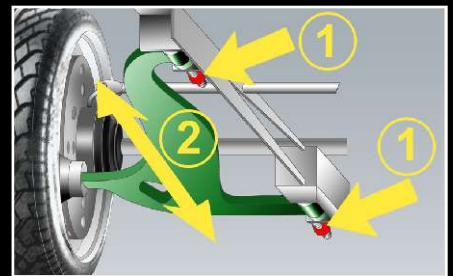

50030

Supertracker

Advanced Software

The user friendly software is designed to be easy to navigate, clear to read and guides the technician through a variety of vehicle adjustments.

The new vehicle model ranking system allows a rapid and clear selection of the different vehicles and the database contains more than 55,000 vehicles and is constantly updated.

Standard equipment includes:

- Windows operating system
- 42" monitor
- colour printer
- keyboard
- four 4-point clamps 12" to 24" with universal grips and targets
- movable camera beam support with 3D sensors
- brake pedal lock
- turnplates
- wheel alignment software and database for cars.

MERCEDES-BE
190 E 2.3 16 Evolution 2
W 201
1985-1993

Database	Min.	Std	Max	Do to
Toe low	-1.13mm	2.37mm	3.55mm	---
Corner angle	-0°33'	-0°25'	0°18'	0°20'
Camber	9°42'	10°11'	10°41'	0°30'
SBI	---	---	---	---
20" toe out	0°00'	0°30'	1°00'	---
Max pt. steering	41°30'	43°00'	44°30'	---
Max ext. steering	1°10'	54°18'	1°10'	---
Toe low	2.27mm	2.98mm	4.18mm	---
Corner angle	-1°53'	-1°25'	0°35'	---

supertracker

Digital Wheel Alignment

Manufacturers of Professional Wheel Alignment Systems

Unit 1, Nelson Industrial Park, Manaton Way, Hedge End, Southampton, Hampshire SO30 2JH
Email: info@supertracker.com Twitter @supertracker

Tel: 01489 773888

www.supertracker.com