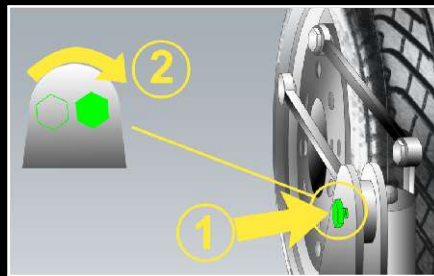

50030

Supertracker

Advanced Software

The user friendly software is designed to be easy to navigate, clear to read and guides the technician through a variety of vehicle adjustments.

The new vehicle model ranking system allows a rapid and clear selection of the different vehicles and the database contains more than 55,000 vehicles and is constantly updated.

Standard equipment includes:

- Windows operating system
- 42" monitor
- colour printer
- keyboard
- four 4-point clamps 12" to 24" with universal grips and targets
- movable camera beam support with 3D sensors
- brake pedal lock
- turnplates
- wheel alignment software and database for cars.

MERCEDES-BE
190 E 2.3 16 Evolution 2
W 201
1985-1993

Database	Min.	Std	Max	Do to
Toe low	-1.13mm	2.37mm	3.55mm	---
Corner angle	-0°33'	-0°25'	0°18'	0°20'
Camber	9°42'	10°11'	10°41'	0°30'
SBI	---	---	---	---
20" toe out	0°00'	0°30'	1°00'	---
Max pt. steering	41°30'	43°00'	44°30'	---
Max ext. steering	1°10'	54°18'	1°10'	---
Toe low	2.27mm	2.98mm	4.18mm	---
Corner angle	-1°53'	-1°25'	0°35'	---

supertracker

Digital Wheel Alignment

Manufacturers of Professional Wheel Alignment Systems

Unit 1, Nelson Industrial Park, Manaton Way, Hedge End, Southampton, Hampshire SO30 2JH
Email: info@supertracker.com Twitter @supertracker

Tel: 01489 773888

www.supertracker.com